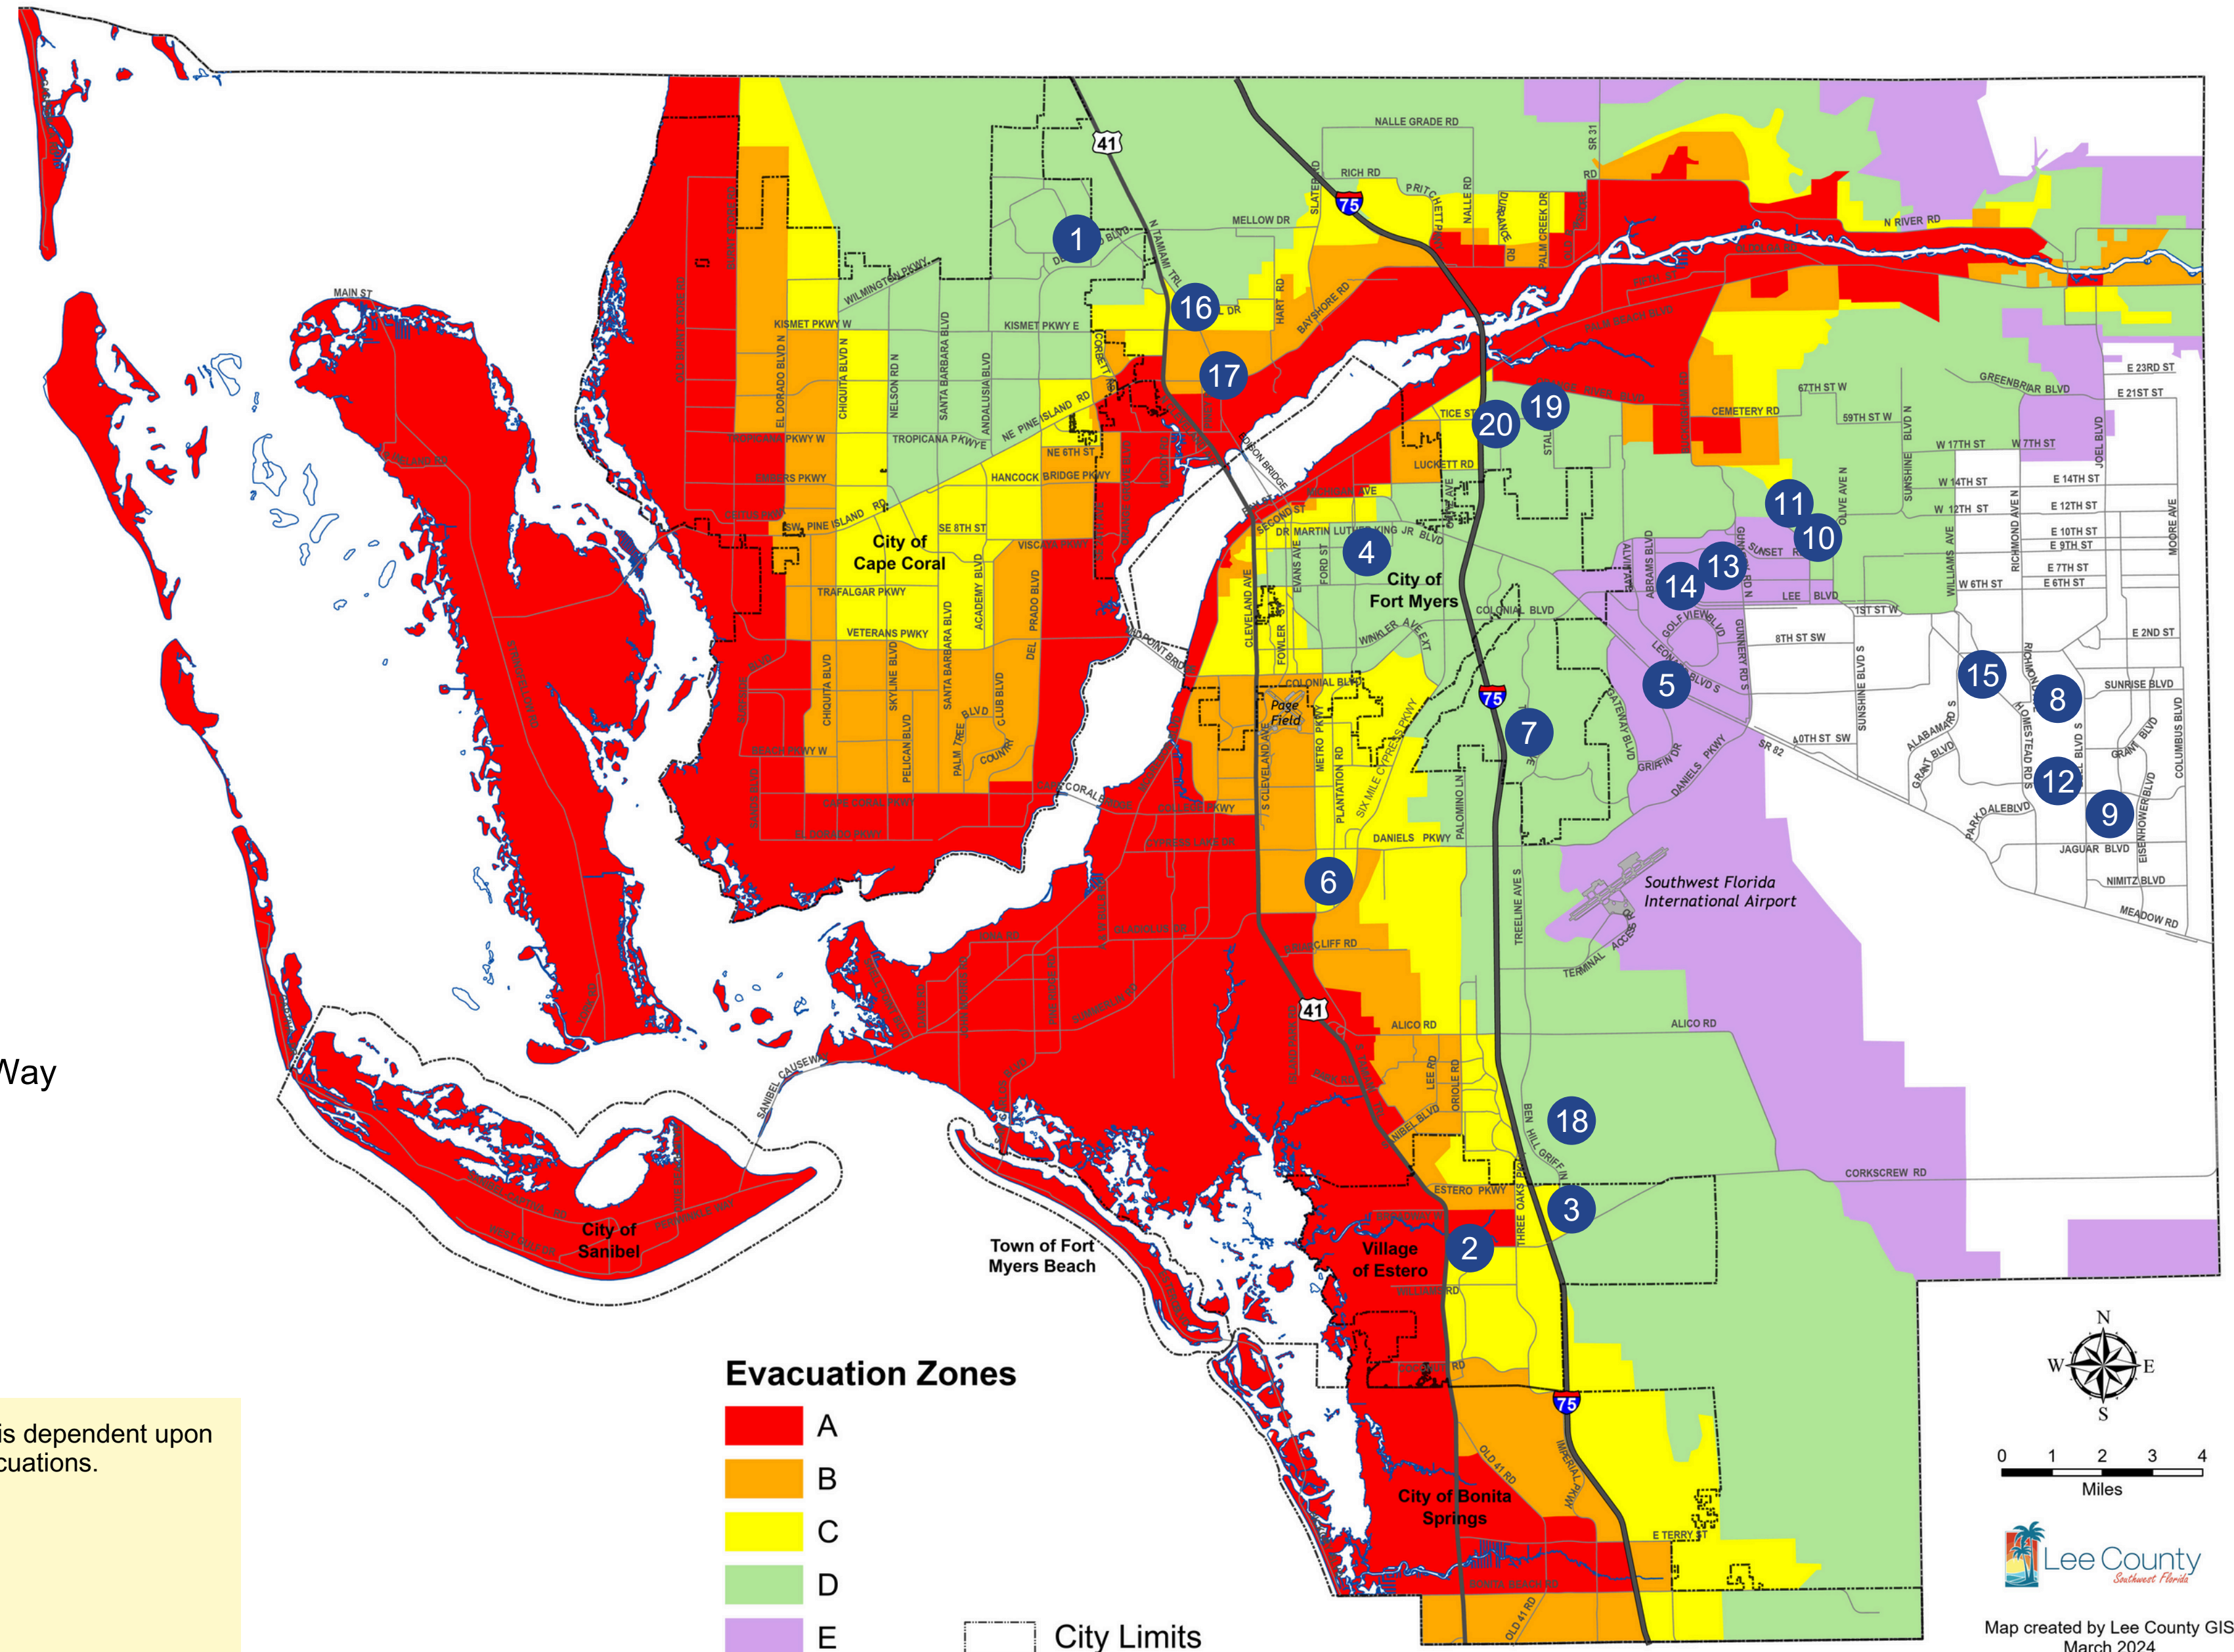

### Tice

19. Manatee Elementary School - 5301 Tice St
20. Oak Hammock Middle School - 5321 Tice St

**Please be advised:** Not all shelters will be open for every event. The opening of shelters is dependent upon the nature of each specific event. Pet sheltering will be offered in all shelters open for evacuations.

Map created by Lee County GIS  
March 2024